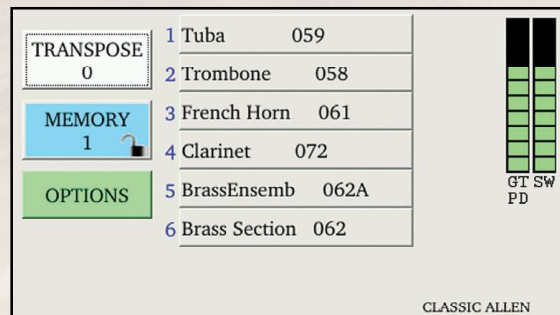

GREAT

16 LIEBLICH GEDACKT (SW)
 8 PRINCIPAL
 8 HARMONIC FLUTE
 8 FLUTE CELESTE II (SW)
 4 OCTAVE
 4 FLUTE
 2 FIFTEENTH
 MIXTURE IV
 CHIMES
 GENISYS VOICE 5 (OPTIONAL)
 GENISYS VOICE 6 (OPTIONAL)
 TREMULANT
 SWELL TO GREAT

GENERAL

BASS COUPLER
 MELODY COUPLER
 TREMULANTS FULL
 ALTERNATE TUNING
 GENISYS VOICES COUPLE

MIDI

MIDI ON PEDAL
 MIDI ON SWELL
 MIDI ON GREAT

- **GENISYS Display** - Advanced touchscreen control of many of the organ's functions and features, offering seamless control and ease-of-use.