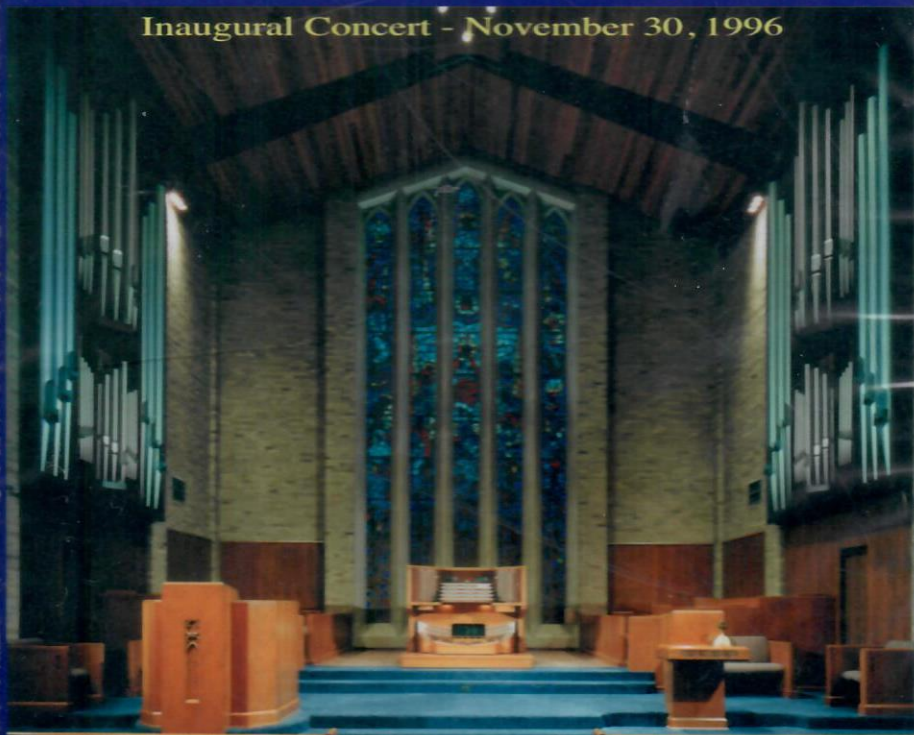

# Carlo Curley

Inaugural Concert - November 30, 1996

The George and Wilma Van Wesep Memorial Organ  
LaGrave Avenue Christian Reformed Church, Grand Rapids, Michigan